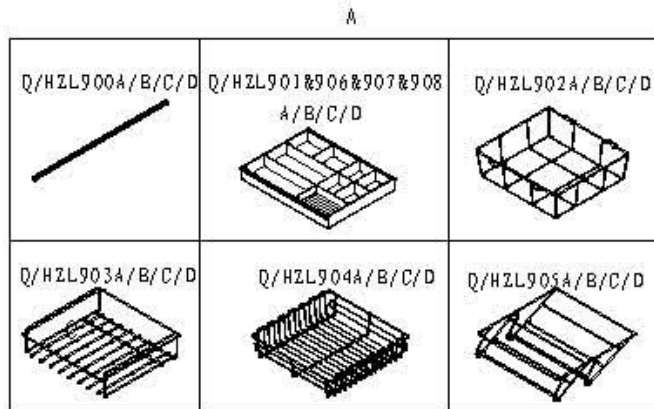

1. Accessories of the product:

C

D 1set

B 1set

"H" > 700

B 1pcs

3. The installation of guide and door (Unit: mm):

F 8pcs

G 8pcs

2. Select the appropriate

Cabinet width*L*	*C* Number	*A* Number
600/700/800/900	4	1

Vive tool: