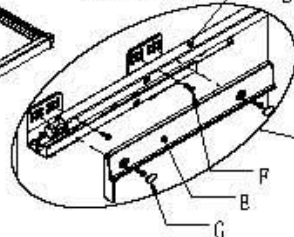

1. Accessories of the product:

C

D 1set

B 1set

"H" > 700

B 1pcs

3. The installation of guide and door (Unit: mm):

F 8pcs

G 8pcs

2. Select the appropriate

Cabinet width*L*	*C* Number	*A* Number
600/700/800/900	4	1

Vive tool: