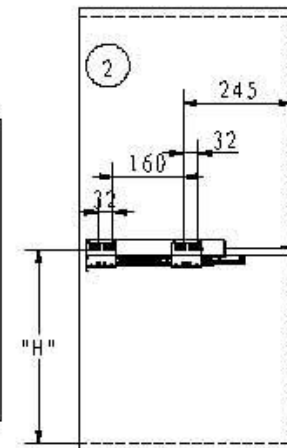

1. Accessories of the product:

C

D 1set

B 1set

"H" > 700

B 1pcs

3. The installation of guide and door (Unit: mm):

F 8pcs

G 8pcs

2. Select the appropriate

Cabinet width*L*	*C* Number	*A* Number
600/700/800/900	4	1

Vive tool: