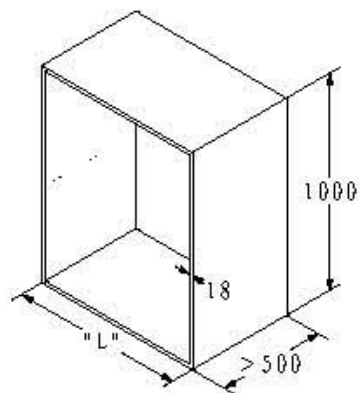

1. Accessories of the product:

C

D 1set

B 1set

"H" > 700

B 1pcs

3. The installation of guide and door (Unit: mm):

F 8pcs

G 8pcs

2. Select the appropriate

Cabinet width*L*	*C* Number	*A* Number
600/700/800/900	4	1

Vive tool: