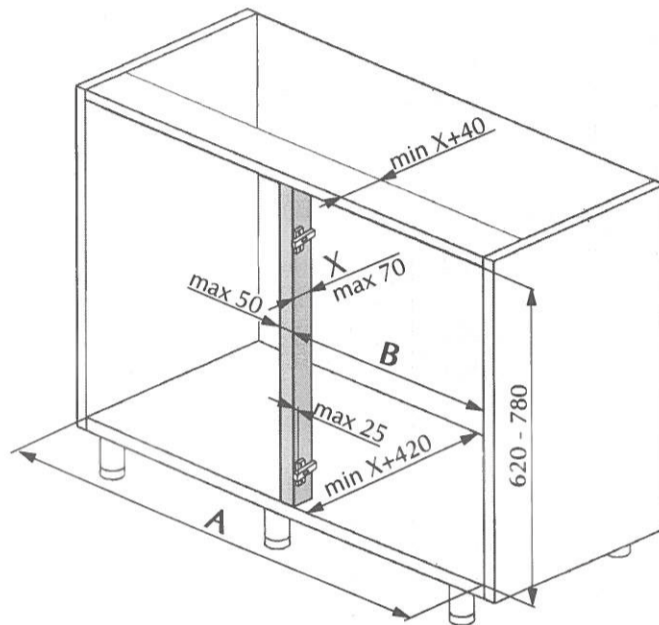

CABINET WITH VERTICAL WOODEN CROSS

CABINET WITHOUT VERTICAL WOODEN CROSS

|         | A          | B          |
|---------|------------|------------|
| MOD 400 | min 760 mm | min 360 mm |
| MOD 450 | min 860 mm | min 410 mm |
| MOD 500 | min 960 mm | min 460 mm |
| MOD 600 | min 960 mm | min 560 mm |

**1** CABINET WITH VERTICAL WOODEN CROSS

CABINET WITHOUT VERTICAL WOODEN CROSS

|         | A          | C      |
|---------|------------|--------|
| MOD 400 | min 760 mm | 326 mm |
| MOD 450 | min 860 mm | 376 mm |
| MOD 500 | min 960 mm | 426 mm |
| MOD 600 | min 960 mm | 526 mm |

|         | A          | C      |
|---------|------------|--------|
| MOD 400 | min 760 mm | 326 mm |
| MOD 450 | min 860 mm | 376 mm |
| MOD 500 | min 960 mm | 426 mm |
| MOD 600 | min 960 mm | 526 mm |