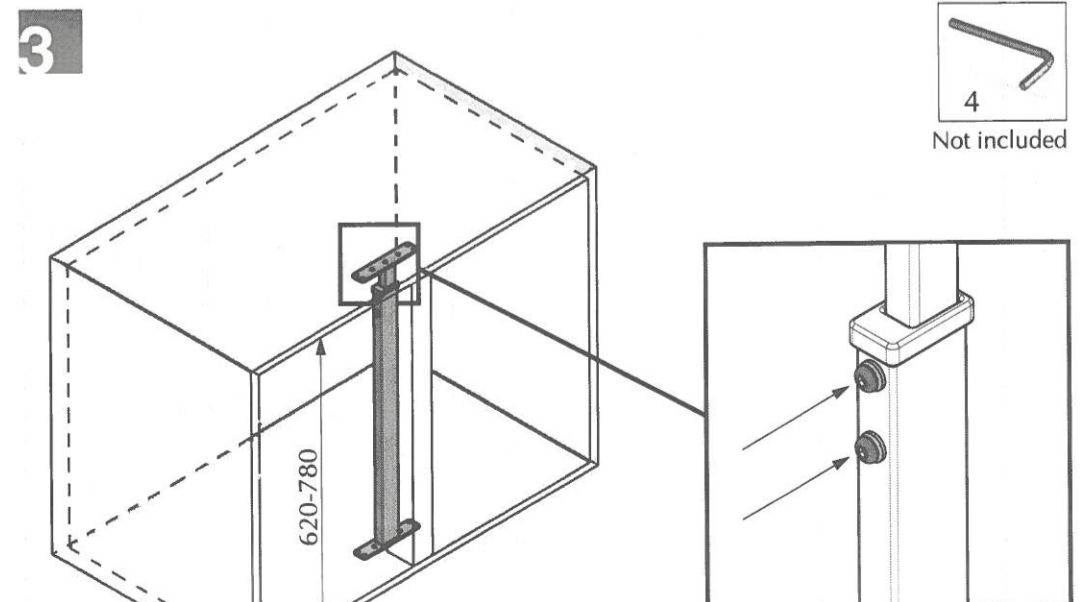

A	B
MOD 400	min 760 mm	min 360 mm
MOD 450	min 860 mm	min 410 mm
MOD 500	min 960 mm	min 460 mm
MOD 600	min 960 mm	min 560 mm

	A	C
MOD 400	min 760 mm	326 mm
MOD 450	min 860 mm	376 mm
MOD 500	min 960 mm	426 mm
MOD 600	min 960 mm	526 mm

	A	C
MOD 400	min 760 mm	326 mm
MOD 450	min 860 mm	376 mm
MOD 500	min 960 mm	426 mm
MOD 600	min 960 mm	526 mm

Screws not included.