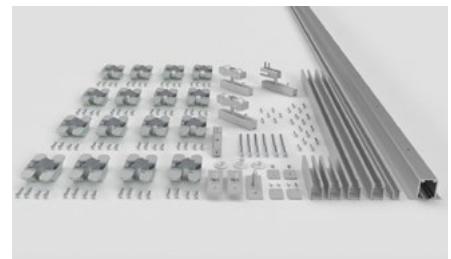

SLID FOLD LATERAL				
Ref.	Beschreibung	Ein.	Bild.	
2766	KIT SLID FOLD 150 LATERAL 3 PANELEE SILVER (1,80m)	1	G	
2767	KIT SLID FOLD 150 LATERAL 3 PANELEE SILVER (2,40m)	1	G	
2768	KIT SLID FOLD 150 LATERAL 3 PANELEE SILVER (2,80m)	1	G	
2684	KIT SLID FOLD 150 LATERAL 3 PANELEE SILVER (3,40m)	1	H	
3037	KIT SLID FOLD 150 LATERAL 4 PANELEE SILVER (1,80m)	1	H	
2769	KIT SLID FOLD 150 LATERAL 4 PANELEE SILVER (2,40m)	1	H	
2770	KIT SLID FOLD 150 LATERAL 4 PANELEE SILVER (2,80m)	1	H	
2771	KIT SLID FOLD 150 LATERAL 4 PANELEE SILVER (3,40m)	1	H	
2772	KIT SLID FOLD 150 LATERAL 4 PANELEE SILVER (4,00m)	1	I	
3099	KIT SLID FOLD 150 LATERAL 5 PANELEE SILVER (1,80M)	1	I	
3101	KIT SLID FOLD 150 LATERAL 5 PANELEE SILVER (2,40m)	1	I	
3026	KIT SLID FOLD 150 LATERAL 5 PANELEE SILVER (2,80m)	1	I	
3027	KIT SLID FOLD 150 LATERAL 5 PANELEE SILVER (3,40m)	1	I	
3028	KIT SLID FOLD 150 LATERAL 5 PANELEE SILVER (4,00m)	1	I	
3011	KIT SLID FOLD 150 LATERAL 5 PANELEE SILVER (6,00m)	1	I