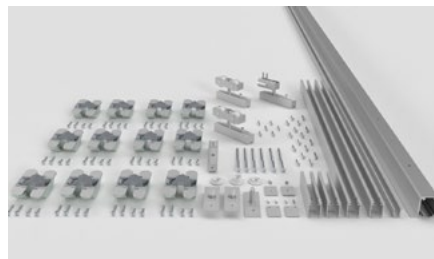

SLID FOLD LATERAL				
Ref.	Beschreibung	Ein.	Bild.	
2766	KIT SLID FOLD 150 LATERAL 3 PANELEE SILVER (1,80m)	1	G	
2767	KIT SLID FOLD 150 LATERAL 3 PANELEE SILVER (2,40m)	1	G	
2768	KIT SLID FOLD 150 LATERAL 3 PANELEE SILVER (2,80m)	1	G	
2684	KIT SLID FOLD 150 LATERAL 3 PANELEE SILVER (3,40m)	1	H	
3037	KIT SLID FOLD 150 LATERAL 4 PANELEE SILVER (1,80m)	1	H	
2769	KIT SLID FOLD 150 LATERAL 4 PANELEE SILVER (2,40m)	1	H	
2770	KIT SLID FOLD 150 LATERAL 4 PANELEE SILVER (2,80m)	1	H	
2771	KIT SLID FOLD 150 LATERAL 4 PANELEE SILVER (3,40m)	1	H	
2772	KIT SLID FOLD 150 LATERAL 4 PANELEE SILVER (4,00m)	1	I	
3099	KIT SLID FOLD 150 LATERAL 5 PANELEE SILVER (1,80M)	1	I	
3101	KIT SLID FOLD 150 LATERAL 5 PANELEE SILVER (2,40m)	1	I	
3026	KIT SLID FOLD 150 LATERAL 5 PANELEE SILVER (2,80m)	1	I	
3027	KIT SLID FOLD 150 LATERAL 5 PANELEE SILVER (3,40m)	1	I	
3028	KIT SLID FOLD 150 LATERAL 5 PANELEE SILVER (4,00m)	1	I	
3011	KIT SLID FOLD 150 LATERAL 5 PANELEE SILVER (6,00m)	1	I