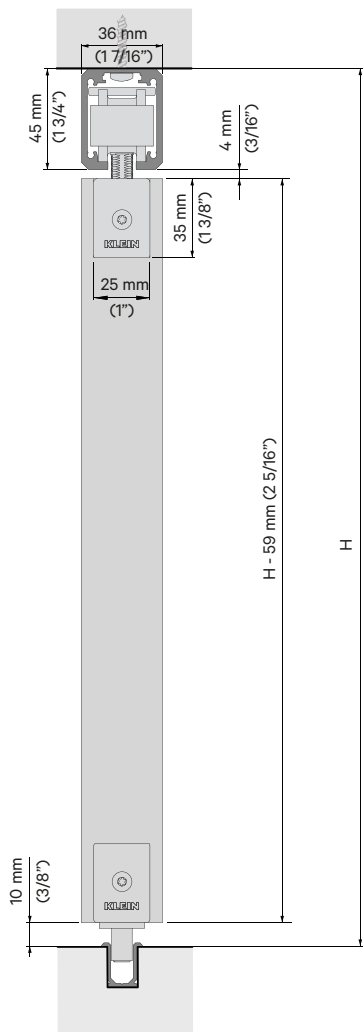

INSTALACIÓN VISTA/
EXPOSED INSTALLATION

INSTALACIÓN EMPOTRADA/
RECESSED INSTALLATION

SLID FOLD LATERAL

$$V = \frac{L - 2X - ((N - 1) \times 3 \text{ mm (1/8")})}{N}$$

V Min. = 350 mm (13 13/16")

V Max. = 1000 mm (3' 3 3/8")