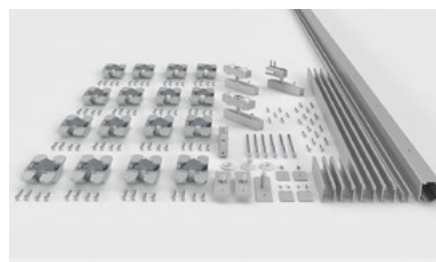

SSLID FOLD LATERAL				
Ref.	Description	Unités	Img.	
2766	KIT SLID FOLD 150 LATERAL 3 PANNEAUX SILVER (1,80m)	1	G	
2767	KIT SLID FOLD 150 LATERAL 3 PANNEAUX SILVER (2,40m)	1	G	
2768	KIT SLID FOLD 150 LATERAL 3 PANNEAUX SILVER (2,80m)	1	G	
2684	KIT SLID FOLD 150 LATERAL 3 PANNEAUX SILVER (3,40m)	1	H	
3037	KIT SLID FOLD 150 LATERAL 4 PANNEAUX SILVER (1,80m)	1	H	
2769	KIT SLID FOLD 150 LATERAL 4 PANNEAUX SILVER (2,40m)	1	H	
2770	KIT SLID FOLD 150 LATERAL 4 PANNEAUX SILVER (2,80m)	1	H	
2771	KIT SLID FOLD 150 LATERAL 4 PANNEAUX SILVER (3,40m)	1	H	
2772	KIT SLID FOLD 150 LATERAL 4 PANNEAUX SILVER (4,00m)	1	I	
3099	KIT SLID FOLD 150 LATERAL 5 PANNEAUX SILVER (1,80M)	1	I	
3101	KIT SLID FOLD 150 LATERAL 5 PANNEAUX SILVER (2,40m)	1	I	
3026	KIT SLID FOLD 150 LATERAL 5 PANNEAUX SILVER (2,80m)	1	I	
3027	KIT SLID FOLD 150 LATERAL 5 PANNEAUX SILVER (3,40m)	1	I	
3028	KIT SLID FOLD 150 LATERAL 5 PANNEAUX SILVER (4,00m)	1	I	
3011	KIT SLID FOLD 150 LATERAL 5 PANNEAUX SILVER (6,00m)	1	I