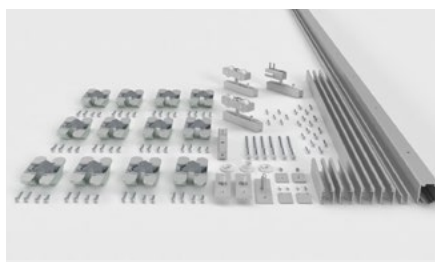

SSLID FOLD LATERAL				
Ref.	Description	Unités	Img.	
2766	KIT SLID FOLD 150 LATERAL 3 PANNEAUX SILVER (1,80m)	1	G	
2767	KIT SLID FOLD 150 LATERAL 3 PANNEAUX SILVER (2,40m)	1	G	
2768	KIT SLID FOLD 150 LATERAL 3 PANNEAUX SILVER (2,80m)	1	G	
2684	KIT SLID FOLD 150 LATERAL 3 PANNEAUX SILVER (3,40m)	1	H	
3037	KIT SLID FOLD 150 LATERAL 4 PANNEAUX SILVER (1,80m)	1	H	
2769	KIT SLID FOLD 150 LATERAL 4 PANNEAUX SILVER (2,40m)	1	H	
2770	KIT SLID FOLD 150 LATERAL 4 PANNEAUX SILVER (2,80m)	1	H	
2771	KIT SLID FOLD 150 LATERAL 4 PANNEAUX SILVER (3,40m)	1	H	
2772	KIT SLID FOLD 150 LATERAL 4 PANNEAUX SILVER (4,00m)	1	I	
3099	KIT SLID FOLD 150 LATERAL 5 PANNEAUX SILVER (1,80M)	1	I	
3101	KIT SLID FOLD 150 LATERAL 5 PANNEAUX SILVER (2,40m)	1	I	
3026	KIT SLID FOLD 150 LATERAL 5 PANNEAUX SILVER (2,80m)	1	I	
3027	KIT SLID FOLD 150 LATERAL 5 PANNEAUX SILVER (3,40m)	1	I	
3028	KIT SLID FOLD 150 LATERAL 5 PANNEAUX SILVER (4,00m)	1	I	
3011	KIT SLID FOLD 150 LATERAL 5 PANNEAUX SILVER (6,00m)	1	I