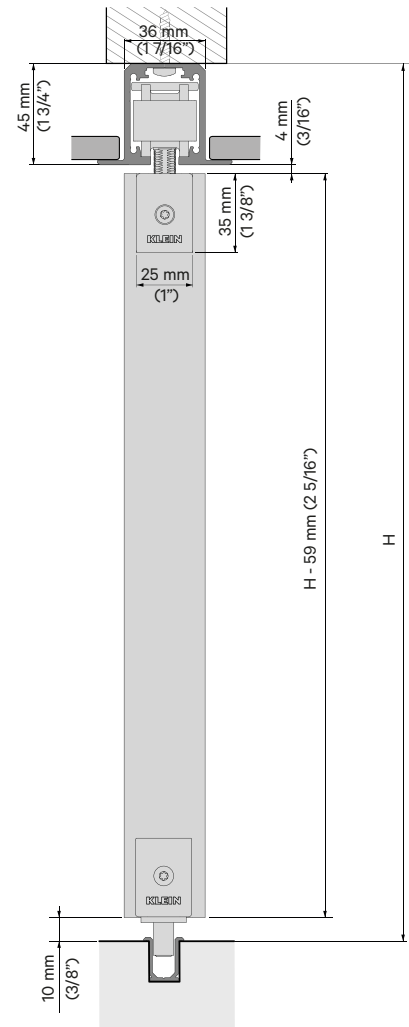

INSTALACIÓN VISTA/
EXPOSED INSTALLATION

INSTALACIÓN EMPOTRADA/
RECESSED INSTALLATION

SLID FOLD LATERAL

$$V = \frac{L - 2X - ((N - 1) \times 3 \text{ mm (1/8")})}{N}$$

V Min. = 350 mm (13 13/16")

V Max. = 1000 mm (3' 3 3/8")