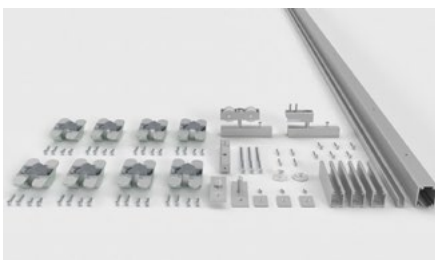

SLID FOLD LATERAL				
Ref.	Beschreibung	Ein.	Bild.	
2766	KIT SLID FOLD 150 LATERAL 3 PANELEE SILVER (1,80m)	1	G	
2767	KIT SLID FOLD 150 LATERAL 3 PANELEE SILVER (2,40m)	1	G	
2768	KIT SLID FOLD 150 LATERAL 3 PANELEE SILVER (2,80m)	1	G	
2684	KIT SLID FOLD 150 LATERAL 3 PANELEE SILVER (3,40m)	1	H	
3037	KIT SLID FOLD 150 LATERAL 4 PANELEE SILVER (1,80m)	1	H	
2769	KIT SLID FOLD 150 LATERAL 4 PANELEE SILVER (2,40m)	1	H	
2770	KIT SLID FOLD 150 LATERAL 4 PANELEE SILVER (2,80m)	1	H	
2771	KIT SLID FOLD 150 LATERAL 4 PANELEE SILVER (3,40m)	1	H	
2772	KIT SLID FOLD 150 LATERAL 4 PANELEE SILVER (4,00m)	1	I	
3099	KIT SLID FOLD 150 LATERAL 5 PANELEE SILVER (1,80M)	1	I	
3101	KIT SLID FOLD 150 LATERAL 5 PANELEE SILVER (2,40m)	1	I	
3026	KIT SLID FOLD 150 LATERAL 5 PANELEE SILVER (2,80m)	1	I	
3027	KIT SLID FOLD 150 LATERAL 5 PANELEE SILVER (3,40m)	1	I	
3028	KIT SLID FOLD 150 LATERAL 5 PANELEE SILVER (4,00m)	1	I	
3011	KIT SLID FOLD 150 LATERAL 5 PANELEE SILVER (6,00m)	1	I