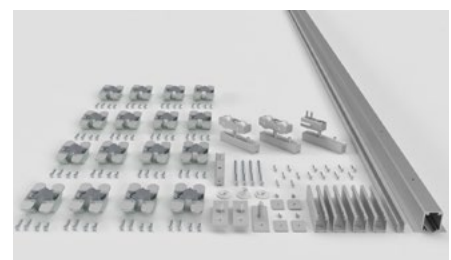

SLID FOLD LATERAL				
Ref.	Beschreibung	Ein.	Bild.	
2766	KIT SLID FOLD 150 LATERAL 3 PANELEE SILVER (1,80m)	1	G	
2767	KIT SLID FOLD 150 LATERAL 3 PANELEE SILVER (2,40m)	1	G	
2768	KIT SLID FOLD 150 LATERAL 3 PANELEE SILVER (2,80m)	1	G	
2684	KIT SLID FOLD 150 LATERAL 3 PANELEE SILVER (3,40m)	1	H	
3037	KIT SLID FOLD 150 LATERAL 4 PANELEE SILVER (1,80m)	1	H	
2769	KIT SLID FOLD 150 LATERAL 4 PANELEE SILVER (2,40m)	1	H	
2770	KIT SLID FOLD 150 LATERAL 4 PANELEE SILVER (2,80m)	1	H	
2771	KIT SLID FOLD 150 LATERAL 4 PANELEE SILVER (3,40m)	1	H	
2772	KIT SLID FOLD 150 LATERAL 4 PANELEE SILVER (4,00m)	1	I	
3099	KIT SLID FOLD 150 LATERAL 5 PANELEE SILVER (1,80M)	1	I	
3101	KIT SLID FOLD 150 LATERAL 5 PANELEE SILVER (2,40m)	1	I	
3026	KIT SLID FOLD 150 LATERAL 5 PANELEE SILVER (2,80m)	1	I	
3027	KIT SLID FOLD 150 LATERAL 5 PANELEE SILVER (3,40m)	1	I	
3028	KIT SLID FOLD 150 LATERAL 5 PANELEE SILVER (4,00m)	1	I	
3011	KIT SLID FOLD 150 LATERAL 5 PANELEE SILVER (6,00m)	1	I