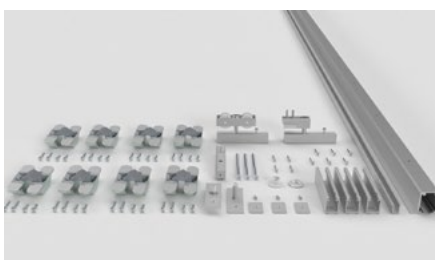

SLID FOLD LATERAL				
Ref.	Beschreibung	Ein.	Bild.	
2766	KIT SLID FOLD 150 LATERAL 3 PANELEE SILVER (1,80m)	1	G	
2767	KIT SLID FOLD 150 LATERAL 3 PANELEE SILVER (2,40m)	1	G	
2768	KIT SLID FOLD 150 LATERAL 3 PANELEE SILVER (2,80m)	1	G	
2684	KIT SLID FOLD 150 LATERAL 3 PANELEE SILVER (3,40m)	1	H	
3037	KIT SLID FOLD 150 LATERAL 4 PANELEE SILVER (1,80m)	1	H	
2769	KIT SLID FOLD 150 LATERAL 4 PANELEE SILVER (2,40m)	1	H	
2770	KIT SLID FOLD 150 LATERAL 4 PANELEE SILVER (2,80m)	1	H	
2771	KIT SLID FOLD 150 LATERAL 4 PANELEE SILVER (3,40m)	1	H	
2772	KIT SLID FOLD 150 LATERAL 4 PANELEE SILVER (4,00m)	1	I	
3099	KIT SLID FOLD 150 LATERAL 5 PANELEE SILVER (1,80M)	1	I	
3101	KIT SLID FOLD 150 LATERAL 5 PANELEE SILVER (2,40m)	1	I	
3026	KIT SLID FOLD 150 LATERAL 5 PANELEE SILVER (2,80m)	1	I	
3027	KIT SLID FOLD 150 LATERAL 5 PANELEE SILVER (3,40m)	1	I	
3028	KIT SLID FOLD 150 LATERAL 5 PANELEE SILVER (4,00m)	1	I	
3011	KIT SLID FOLD 150 LATERAL 5 PANELEE SILVER (6,00m)	1	I