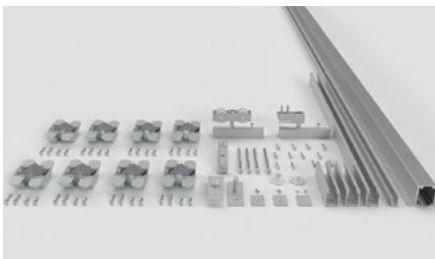

SLID FOLD TOP LATERAL				
Ref.	Beschreibung	Ein.	Bild.	
2776	KIT SLID FOLD 150 TOP LATERAL 3 PANELEE SILVER (1,80m)	1	J	
2777	KIT SLID FOLD 150 TOP LATERAL 3 PANELEE SILVER (2,40m)	1	J	
2778	KIT SLID FOLD 150 TOP LATERAL 3 PANELEE SILVER (2,80m)	1	J	
3047	KIT SLID FOLD 150 TOP LATERAL 3 PANELEE SILVER (3,40m)	1	K	
1783	KIT SLID FOLD 150 TOP LATERAL 4 PANELEE SILVER (1,80m)	1	K	
2779	KIT SLID FOLD 150 TOP LATERAL 4 PANELEE SILVER (2,40m)	1	K	
2780	KIT SLID FOLD 150 TOP LATERAL 4 PANELEE SILVER (2,80m)	1	K	
2781	KIT SLID FOLD 150 TOP LATERAL 4 PANELEE SILVER (3,40m)	1	K	
2782	KIT SLID FOLD 150 TOP LATERAL 4 PANELEE SILVER (4,00m)	1	L	
3049	KIT SLID FOLD 150 TOP LATERAL 5 PANELEE SILVER (1,80m)	1	L	
3050	KIT SLID FOLD 150 TOP LATERAL 5 PANELEE SILVER (2,40m)	1	L	
3051	KIT SLID FOLD 150 TOP LATERAL 5 PANELEE SILVER (2,80m)	1	L	
3052	KIT SLID FOLD 150 TOP LATERAL 5 PANELEE SILVER (3,40m)	1	L	
3053	KIT SLID FOLD 150 TOP LATERAL 5 PANELEE SILVER (4,00m)	1	L	
3012	KIT SLID FOLD 150 TOP LATERAL 5 PANELEE SILVER (6,00m)	1	L	

D