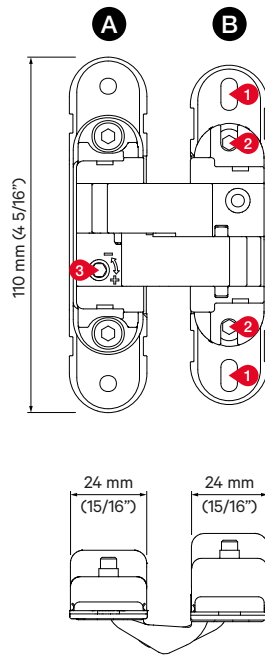

Regulación 3D

- 1 Vertical: ± 2,5 mm (1/8")
- 2 Horizontal: ± 1,5 mm (1/16")
- 3 Profundidad: ± 1 mm (3/64")

**MECANIZACIÓN DEL PANEL/
PANEL FABRICATION**