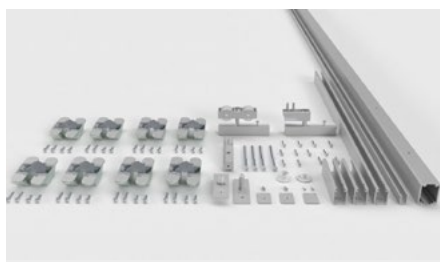

SLID FOLD TOP CENTRAL				
Ref.	Beschreibung	Ein.	Bild.	
2885	KIT SLID FOLD 150 TOP CENTRAL 3 PANEELE SILVER (1,80m)	1	D	
2887	KIT SLID FOLD 150 TOP CENTRAL 3 PANEELE SILVER (2,40m)	1	D	
3024	KIT SLID FOLD 150 TOP CENTRAL 3 PANEELE SILVER (2,80m)	1	D	
3039	KIT SLID FOLD 150 TOP CENTRAL 4 PANEELE SILVER (1,80m)	1	E	
2888	KIT SLID FOLD 150 TOP CENTRAL 4 PANEELE SILVER (2,40m)	1	E	
2889	KIT SLID FOLD 150 TOP CENTRAL 4 PANEELE SILVER (2,80m)	1	E	
2894	KIT SLID FOLD 150 TOP CENTRAL 4 PANEELE SILVER (3,40m)	1	E	
2898	KIT SLID FOLD 150 TOP CENTRAL 4 PANEELE SILVER (4,00m)	1	E	
2610	KIT SLID FOLD 150 TOP CENTRAL 5 PANEELE SILVER (2,40m)	1	F	
2614	KIT SLID FOLD 150 TOP CENTRAL 5 PANEELE SILVER (2,80m)	1	F	
2615	KIT SLID FOLD 150 TOP CENTRAL 5 PANEELE SILVER (3,40m)	1	F	
2619	KIT SLID FOLD 150 TOP CENTRAL 5 PANEELE SILVER (4,00m)	1	F	
3021	KIT SLID FOLD 150 TOP CENTRAL 5 PANEELE SILVER (6,00m)	1	F	

REFERENCIAS / REFERENCES / RÉFÉRENCES / REFERENZ

A