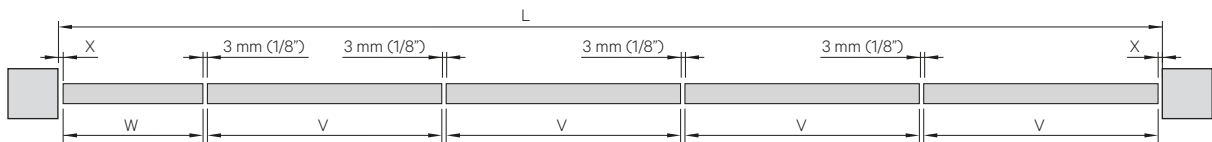

SLID FOLD CENTRAL

$$V = \frac{L - (47 \text{ mm} + 2X) - ((N-1) \times 3 \text{ mm})}{(N-0,5)} \quad W = \frac{V}{2} + 47 \text{ mm}$$

$$V = \frac{L - (1 \text{ 7/8}'' + 2X) - ((N-1) \times 1/8'')}{(N-0,5)} \quad W = \frac{V}{2} + 1 \text{ 7/8}''$$

V Min. = 350 mm (13 13/16'')

V Max. = 1000 mm (3' 3 3/8'')

Esesor Puerta (Panel Thickness)	X
35 mm (1 3/8'')	5 mm (3/16'')
40 mm (1 9/16'')	6 mm (1/4'')
45 mm (1 3/4'')	7 mm (9/32'')
50 mm (2'')	8 mm (5/16'')

N = Número de hojas (Number of panels)