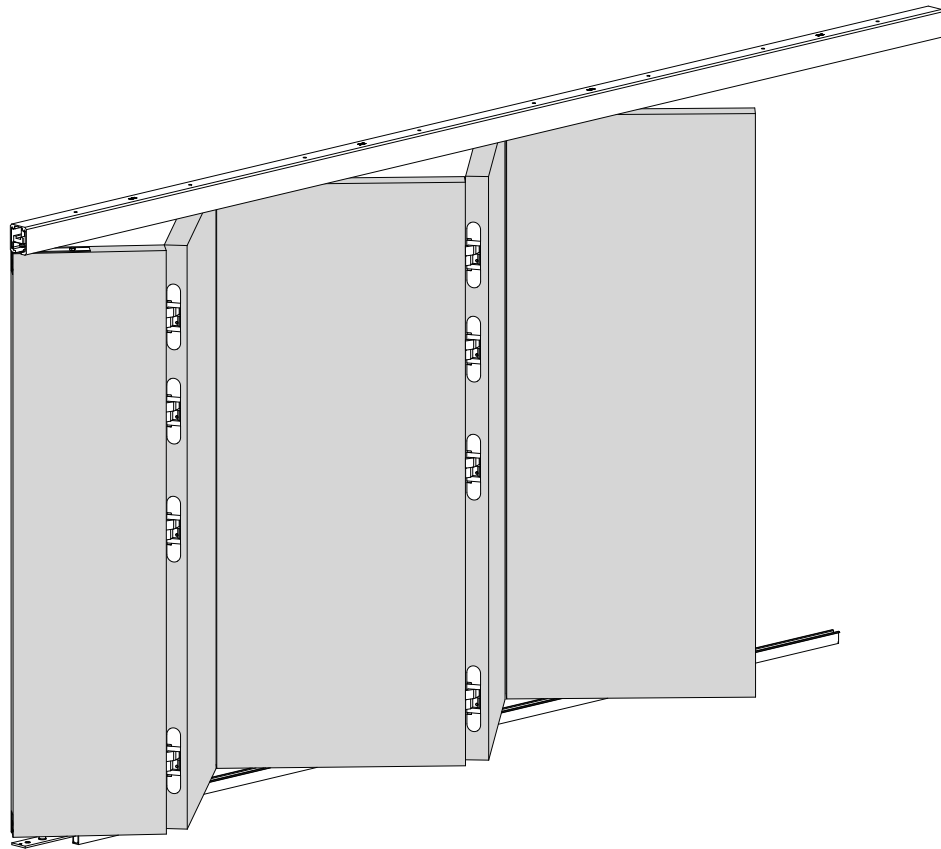

SLID FOLD CENTRAL

$$V = \frac{L - (47 \text{ mm} + 2X) - ((N-1) \times 3 \text{ mm})}{(N-0,5)} \quad W = \frac{V}{2} + 47 \text{ mm}$$

$$V = \frac{L - (1 \text{ 7/8}'' + 2X) - ((N-1) \times 1/8'')}{(N-0,5)} \quad W = \frac{V}{2} + 1 \text{ 7/8}''$$

V Min. = 350 mm (13 13/16'')

V Max. = 1000 mm (3' 3 3/8'')

Esesor Puerta (Panel Thickness)	X
35 mm (1 3/8'')	5 mm (3/16'')
40 mm (1 9/16'')	6 mm (1/4'')
45 mm (1 3/4'')	7 mm (9/32'')
50 mm (2'')	8 mm (5/16'')

N = Número de hojas (Number of panels)