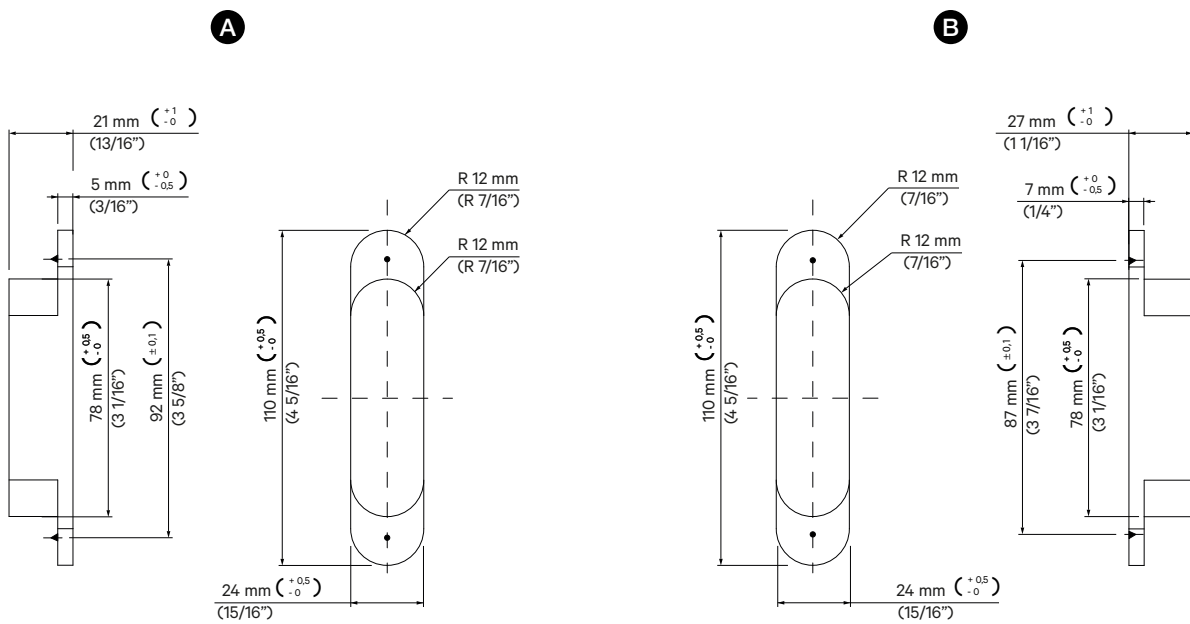

$$V = \frac{L - (1 \text{ 7/8}'' + 2X) - ((N-1) \times 1/8'')}{(N-0,5)} \quad W = \frac{V}{2} + 1 \text{ 7/8}''$$

V Min. = 350 mm (13 13/16'')

V Max. = 1000 mm (3' 3 3/8'')

Esesor Puerta (Panel Thickness)	X
35 mm (1 3/8'')	5 mm (3/16'')
40 mm (1 9/16'')	6 mm (1/4'')
45 mm (1 3/4'')	7 mm (9/32'')
50 mm (2'')	8 mm (5/16'')

N = Número de hojas (Number of panels)

Regulación 3D

- 1 Vertical: ± 2,5 mm (1/8")
- 2 Horizontal: ± 1,5 mm (1/16")
- 3 Profundidad: ± 1 mm (3/64")

**MECANIZACIÓN DEL PANEL/
PANEL FABRICATION**

ESP

SLID FOLD CENTRAL			
Ref.	Descripción	U.	Img.
2786	KIT SLID FOLD 150 CENTRAL 3 HOJAS SILVER (1,80m)	1	A
2787	KIT SLID FOLD 150 CENTRAL 3 HOJAS SILVER (2,40m)	1	A
3022	KIT SLID FOLD 150 CENTRAL 3 HOJAS SILVER (2,80m)	1	A
2899	KIT SLID FOLD 150 CENTRAL 4 HOJAS SILVER (1,80m)	1	B
2788	KIT SLID FOLD 150 CENTRAL 4 HOJAS SILVER (2,40m)	1	B
2789	KIT SLID FOLD 150 CENTRAL 4 HOJAS SILVER (2,80m)	1	B
2798	KIT SLID FOLD 150 CENTRAL 4 HOJAS SILVER (3,40m)	1	B
2799	KIT SLID FOLD 150 CENTRAL 4 HOJAS SILVER (4,00m)	1	B
2666	KIT SLID FOLD 150 CENTRAL 5 HOJAS SILVER (2,40m)	1	C
2667	KIT SLID FOLD 150 CENTRAL 5 HOJAS SILVER (2,80m)	1	C
2668	KIT SLID FOLD 150 CENTRAL 5 HOJAS SILVER (3,40m)	1	C
2669	KIT SLID FOLD 150 CENTRAL 5 HOJAS SILVER (4,00m)	1	C
3015	KIT SLID FOLD 150 CENTRAL 5 HOJAS SILVER (6,00m)	1	C