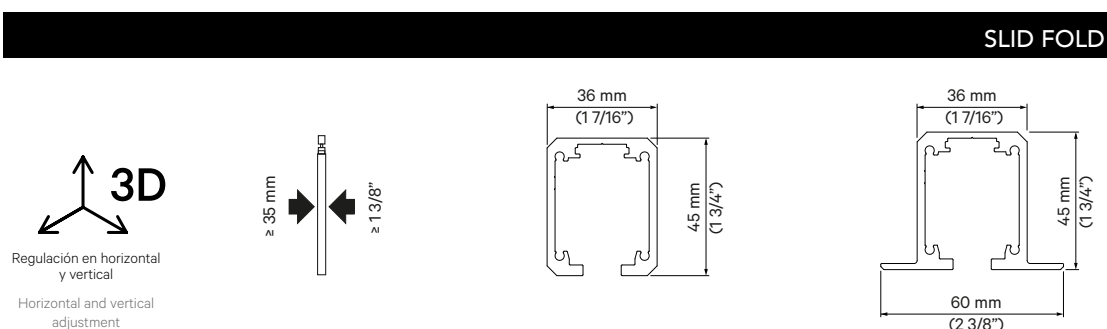

- New invisible hinges, integrated in the accessory set to have all installation elements.
- Two types of folding: central and side, to meet any architectural challenge.
- Recessed track (Top) for invisible installations.
- Optimum functionality through pivot system.
- Reduced dimension of the bottom track.
- Retrac system facilitates the installation of the set.
- Anodized silver aluminum surface.
- Up to 5 panels, maximum of 150 kg in total.
- Panel thickness from 35 mm.
- 5 year warranty.

Systems tested up to 100.000 cycles as per standard EN1527.

DEU

SLID FOLD ist ein System für Falttüren in Innenräumen, das sich für 3, 4 oder 5 Faltpaneele eignet. In der Einbauausführung integriert sich das Profil maximal in die Zwischendecke.

- Neue unsichtbare Scharniere, die in den Zubehörsatz integriert sind, um alle Installationselemente zu haben.
- Twee soorten vouwen: centraal en opzij, om elke architecturale uitdaging aan te gaan.
- Einbaubares Profil Top für den unsichtbaren Einbau.
- Optimale Funktion durch das Schwenksystem.
- Untere Profile sehr klein.
- Das System Retrac vereinfacht die Montage der Baugruppe.
- Profil aus eloxiertem Aluminium in "Silver".
- Höchstens 5 Paneele, mit einem Gesamtgewicht von 150 kg.
- Pfannendicke ab 35 mm.
- Garantie von KLEIN® 5 Jahre.

Systeme gemäß der Norm EN1527 bis 100.000 Zyklen getestet.