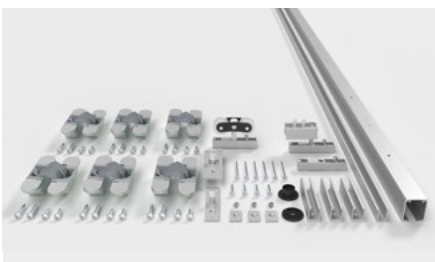

REFERENCIAS / REFERENCES / RÉFÉRENCES / REFERENZ

G