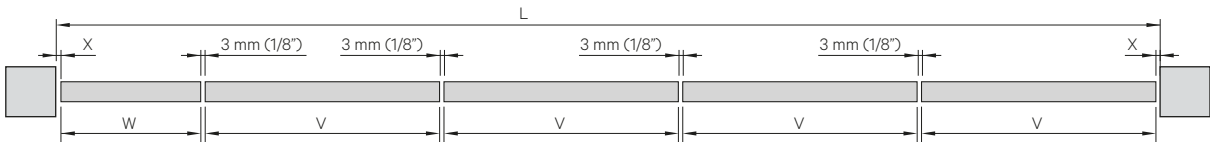

LITE FOLD 100 CENTRAL

$$V = \frac{L - (2X + 40 \text{ mm}) - (N-1) \times 3 \text{ mm}}{(N-0,5)} \quad W = \frac{V}{2} + 40 \text{ mm}$$

$$V = \frac{L - (2X + 19/16") - (N-1) \times 1/8"}{(N-0,5)} \quad W = \frac{V}{2} + 19/16"$$

V Min. = 350 mm (13 13/16")

V Max. = 900 mm (35 7/16")

Espeor Puerta (Panel Thickness)	X
35 mm (1 3/8")	5 mm (3/16")
40 mm (1 9/16")	6 mm (1/4")
45 mm (1 3/4")	7 mm (9/32")
50 mm (2")	8 mm (5/16")

N = Número de hojas (Number of panels)