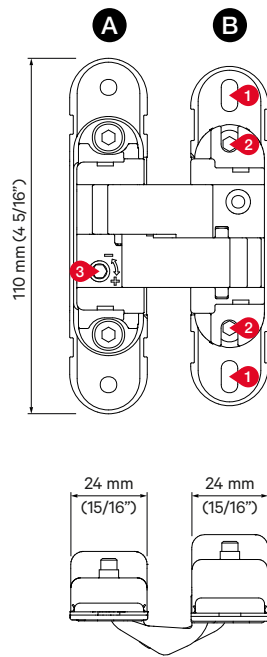

INSTALACIÓN VISTA/
EXPOSED INSTALLATION

INSTALACIÓN EMPOTRADA
RECESSED INSTALLATION

LITE FOLD 100 LATERAL

$$V = \frac{L - 2X - ((N - 1) \times 3 \text{ mm } (1/8''))}{N}$$

V Min. = 350 mm (13 13/16")

V Max. = 900 mm (35 7/16")

Esesor Puerta (Panel Thickness)	X
35 mm (1 3/8")	5 mm (3/16")
40 mm (1 9/16")	6 mm (1/4")
45 mm (1 3/4")	7 mm (9/32")
50 mm (2")	8 mm (5/16")

N = Número de hojas (Number of panels)

LITE FOLD 100 CENTRAL

$$V = \frac{L - (2X + 40 \text{ mm}) - (N-1) \times 3 \text{ mm}}{(N-0,5)} \quad W = \frac{V}{2} + 40 \text{ mm}$$

$$V = \frac{L - (2X + 19/16") - (N-1) \times 1/8"}{(N-0,5)} \quad W = \frac{V}{2} + 19/16"$$

V Min. = 350 mm (13 13/16")

V Max. = 900 mm (35 7/16")

Espeor Puerta (Panel Thickness)	X
35 mm (1 3/8")	5 mm (3/16")
40 mm (1 9/16")	6 mm (1/4")
45 mm (1 3/4")	7 mm (9/32")
50 mm (2")	8 mm (5/16")

N = Número de hojas (Number of panels)