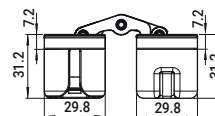

VC 9356

1

206000311