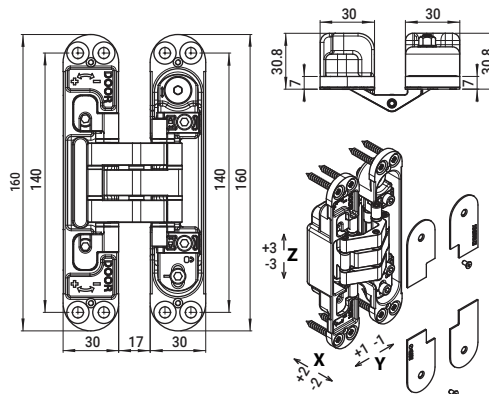

VICENTE CAMPOS

Harlec

DOBRADIÇA INVISÍVEL KUBI7 KINOX K7316

Inox

VC 9364

1

206000630

un €

INOX AISI 316

Regulação

3D

180°

2x 120 Kg
3x 140 Kg

min. 40 mm

Test report